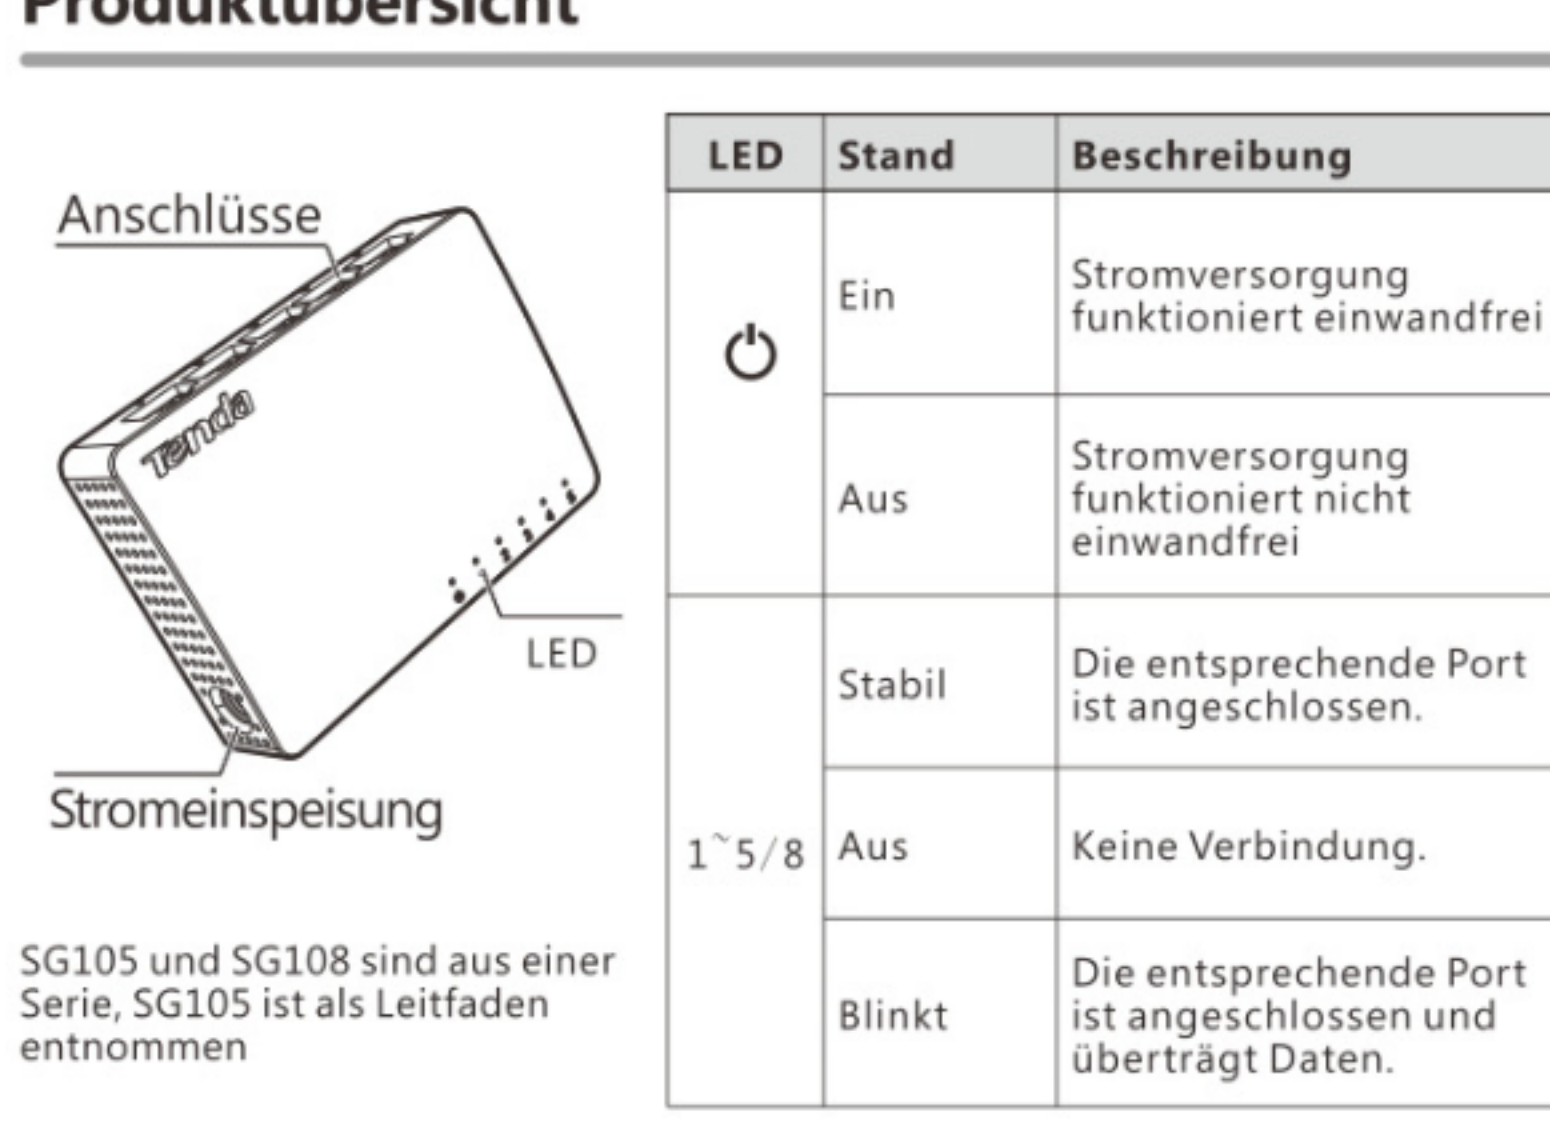

Quick Install Guide

5/8-Port Gigabit Desktop Switch

Product Overview

LED	Status	Description
Power	On	Power supply is provided for the device properly.
	Off	Power supply is not provided for the device properly.
1 5/8	Solid	Indicates the corresponding port is connected.
	Off	Indicates no connection is established.
1 5/8	Blinking	Indicates the corresponding port is connected and transferring data.

Connect SG105/SG108 to the Internet

Bottom of the device IP Camera Printer PC

Connect SG105/SG108 to the Internet

Parte inferior del dispositivo Cámara IP Impresora PC

Connect SG105/SG108 to the Internet

Parte inferior do dispositivo Câmera IP Impressora PC