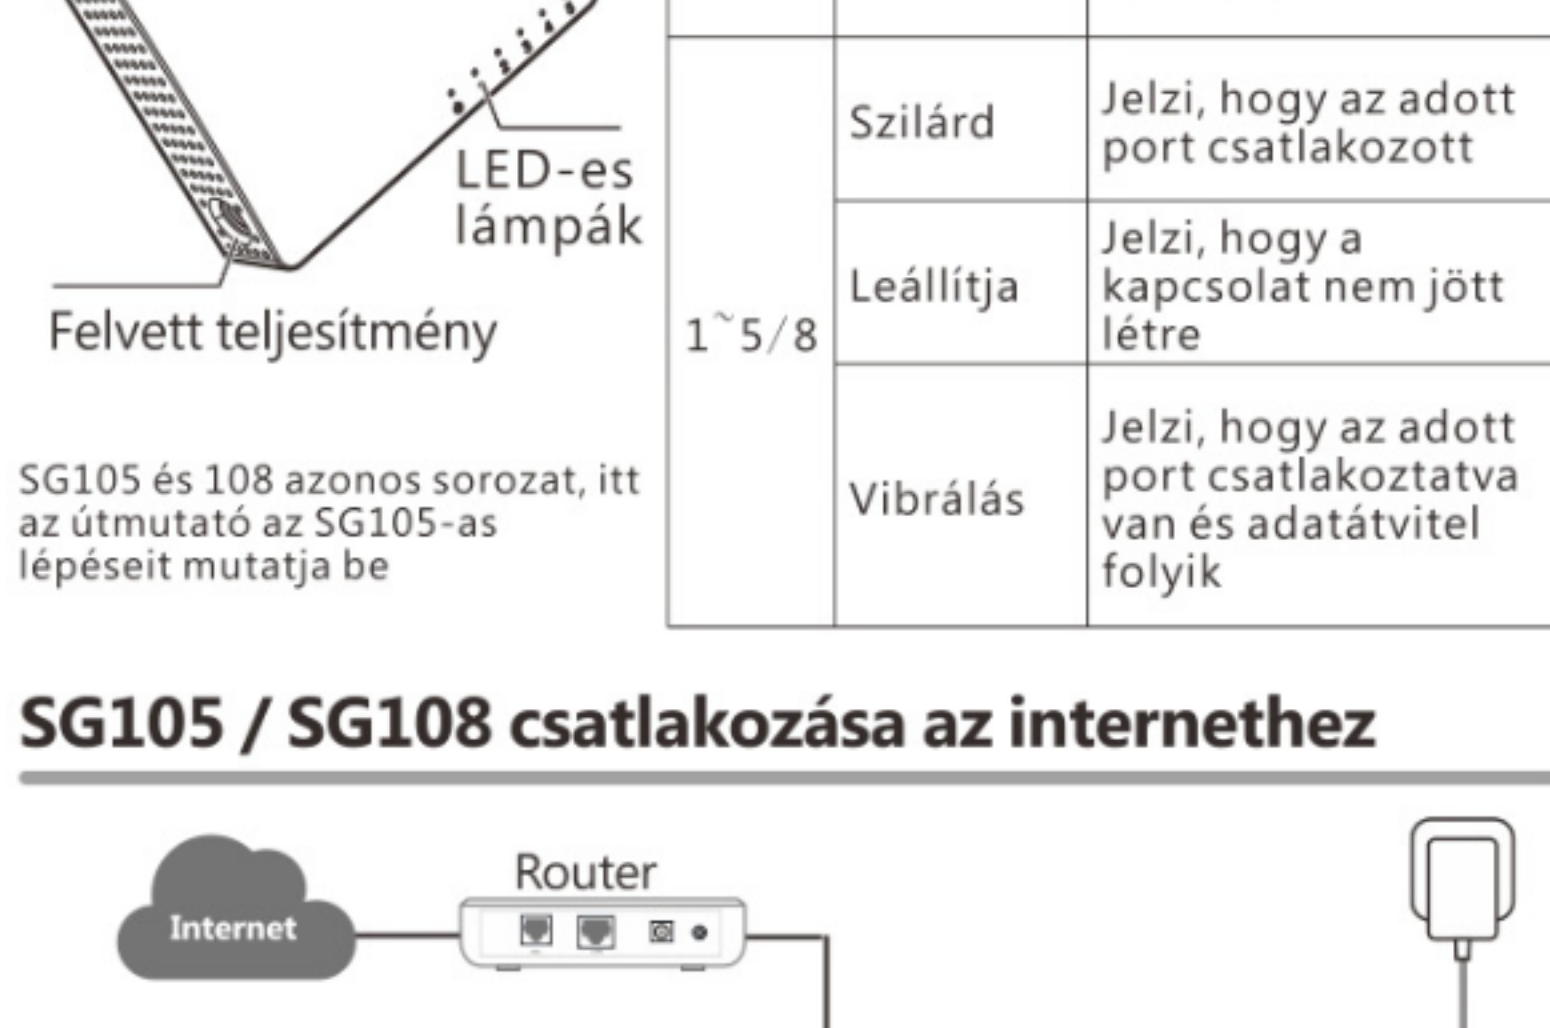

Quick Install Guide

5/8-Port Gigabit Desktop Switch

Product Overview

LED	Status	Description
Power	On	Power supply is provided for the device properly.
	Off	Power supply is not provided for the device properly.
1 5/8	Solid	Indicates the corresponding port is connected.
	Off	Indicates no connection is established.
1 5/8	Blinking	Indicates the corresponding port is connected and transferring data.

Connect SG105/SG108 to the Internet

Bottom of the device IP Camera Printer PC

Connect SG105/SG108 to the Internet

Parte inferior del dispositivo Cámara IP Impresora PC

Connect SG105/SG108 to the Internet

Parte inferior do dispositivo Câmera IP Impressora PC

Connect SG105/SG108 to the Internet

Unterseite des Geräts IP-Kamera Drucker PC

Connect SG105/SG108 to the Internet

Spód urządzenia Kamera IP Drukarka PC

Connect SG105/SG108 to the Internet

Boutton d'appareil Câmera IP Imprimeur PC

Connect SG105/SG108 to the Internet

Porta de jos a dispozitivului Camera IP Imprimanta PC

Connect SG105/SG108 to the Internet

A készülék alján IP kamera Nyomtató PC

Connect SG105/SG108 to the Internet

Нижняя часть устройства IP-камера Принтер ПК