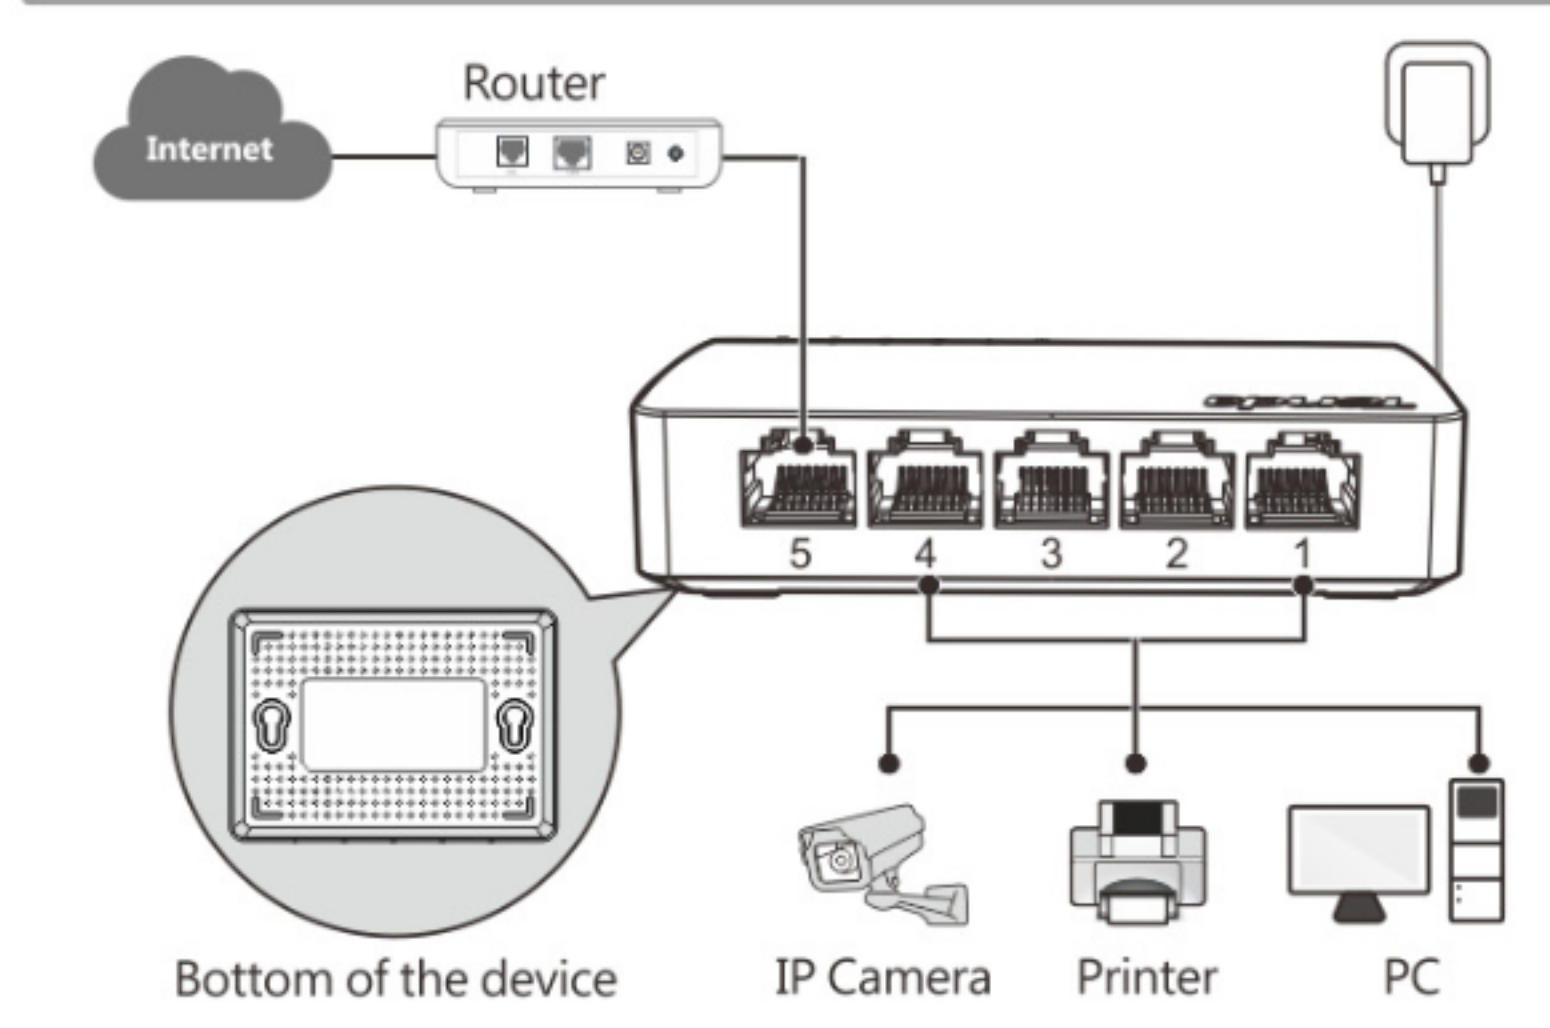

Quick Install Guide

5/8-Port Gigabit Desktop Switch

Product Overview

LED	Status	Description
Power	On	Power supply is provided for the device properly.
	Off	Power supply is not provided for the device properly.
1 5/8	Solid	Indicates the corresponding port is connected.
	Off	Indicates no connection is established.
1 5/8	Blinking	Indicates the corresponding port is connected and transferring data.

Connect SG105/SG108 to the Internet

Bottom of the device IP Camera Printer PC

Connect SG105/SG108 to the Internet

Parte inferior del dispositivo Cámara IP Impresora PC

Connect SG105/SG108 to the Internet

Parte inferior do dispositivo Câmera IP Impressora PC

Connect SG105/SG108 to the Internet

Unterseite des Geräts IP-Kamera Drucker PC

Connect SG105/SG108 to the Internet

Spód urządzenia Kamera IP Drukarka PC

Connect SG105/SG108 to the Internet

Boutton d'appareil Câmera IP Imprimeur PC

Connect SG105/SG108 to the Internet

Porta de jos a dispozitivului Camera IP Imprimanta PC

Connect SG105/SG108 to the Internet

A készülék alján IP kamera Nyomtató PC

Connect SG105/SG108 to the Internet

Нижняя часть устройства IP-камера Принтер ПК