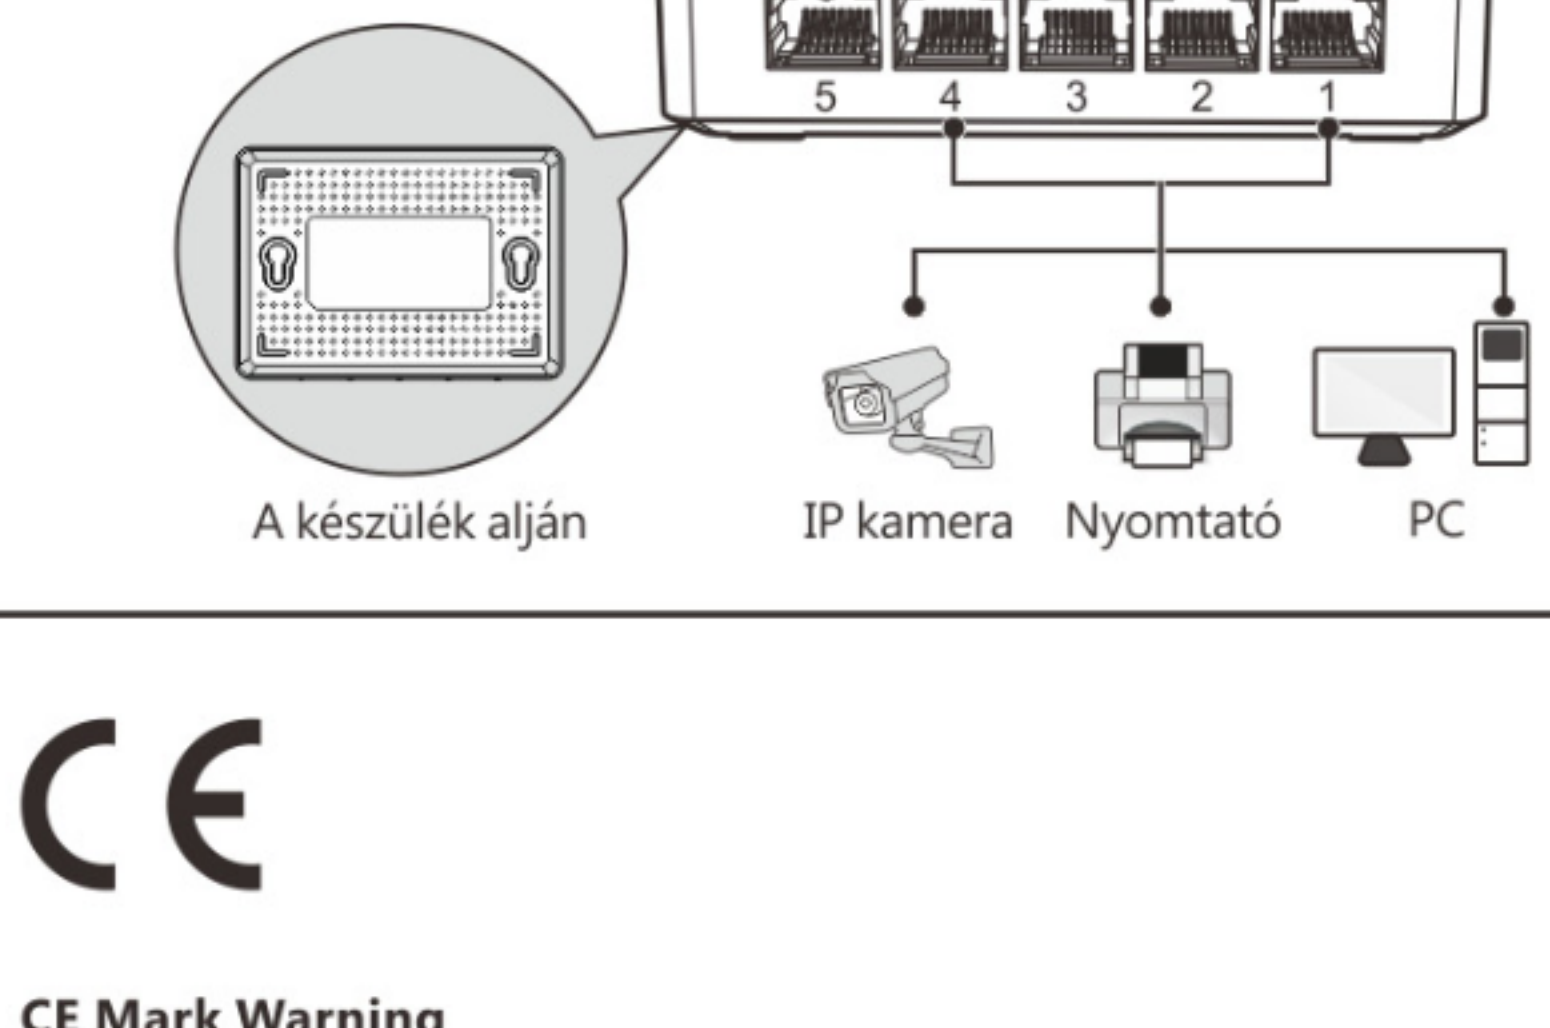

Quick Install Guide

5/8-Port Gigabit Desktop Switch

Product Overview

LED	Status	Description
Power	On	Power supply is provided for the device properly.
	Off	Power supply is not provided for the device properly.
1 5/8	Solid	Indicates the corresponding port is connected.
	Off	Indicates no connection is established.
1 5/8	Blinking	Indicates the corresponding port is connected and transferring data.

Connect SG105/SG108 to the Internet

Bottom of the device IP Camera Printer PC

Connect SG105/SG108 to the Internet

Parte inferior del dispositivo Cámara IP Impresora PC

Connect SG105/SG108 to the Internet

Parte inferior do dispositivo Câmera IP Impressora PC

Connect SG105/SG108 to the Internet

Unterseite des Geräts IP-Kamera Drucker PC

Connect SG105/SG108 to the Internet

Spód urządzenia Kamera IP Drukarka PC

Connect SG105/SG108 to the Internet

Boutton d'appareil Câmera IP Imprimeur PC

Connect SG105/SG108 to the Internet

Porta de jos a dispozitivului Camera IP Imprimanta PC

Connect SG105/SG108 to the Internet

A készülék alján IP kamera Nyomtató PC

Connect SG105/SG108 to the Internet

Нижняя часть устройства IP-камера Принтер ПК