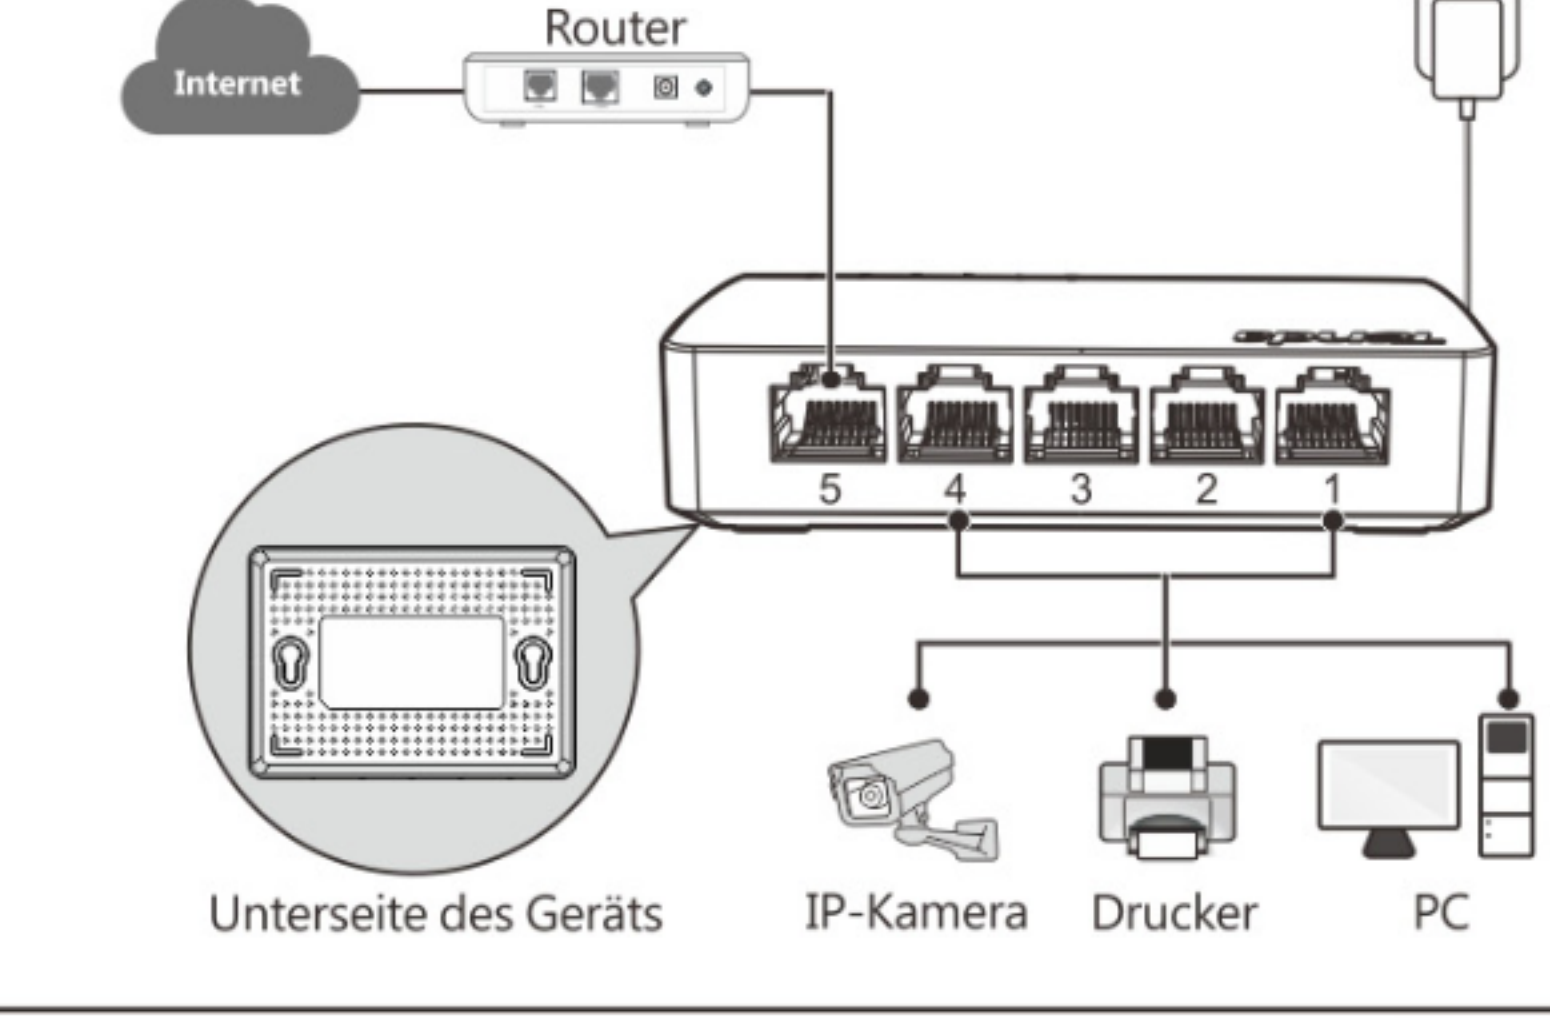

Quick Install Guide

5/8-Port Gigabit Desktop Switch

Product Overview

LED	Status	Description
Power	On	Power supply is provided for the device properly.
	Off	Power supply is not provided for the device properly.
1 5/8	Solid	Indicates the corresponding port is connected.
	Off	Indicates no connection is established.
1 5/8	Blinking	Indicates the corresponding port is connected and transferring data.

Connect SG105/SG108 to the Internet

Bottom of the device IP Camera Printer PC

Connect SG105/SG108 to the Internet

Parte inferior del dispositivo Cámara IP Impresora PC

Connect SG105/SG108 to the Internet

Parte inferior do dispositivo Câmera IP Impressora PC

Connect SG105/SG108 to the Internet

Unterseite des Geräts IP-Kamera Drucker PC

Connect SG105/SG108 to the Internet

Spód urządzenia Kamera IP Drukarka PC

Connect SG105/SG108 to the Internet

Boutton d'appareil Câmera IP Imprimeur PC

Connect SG105/SG108 to the Internet

Porta de jos a dispozitivului Camera IP Imprimanta PC

Connect SG105/SG108 to the Internet

A készülék alján IP kamera Nyomtató PC

Connect SG105/SG108 to the Internet

Нижняя часть устройства IP-камера Принтер ПК