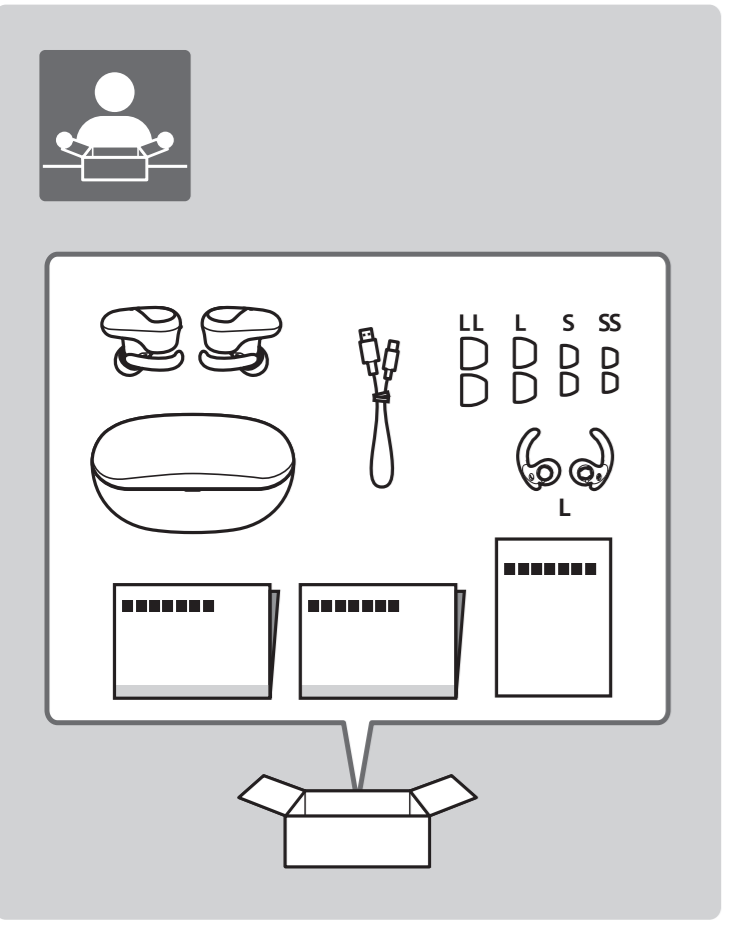

Wireless Noise Canceling Stereo Headset Casque stéréo sans fil réducteur de bruits

Operating Instructions	GB	Bruksanvisning	NO
Mode d'emploi	FR	Bruksanvisning	SE
Manual de instrucciones	ES	Instrukcija obsluge	PL
使用説明書	CT	Kezelési útmutató	HU
사용 설명서	KR	Návod k použití	CZ
تعليمات التشغيل	AR	Návod na obsluhu	SK
Bedienungsanleitung	DE	Инструкции за експлоатация	BG
Istruzioni per l'uso	IT	Instrucțiuni de utilizare	RO
Gebruiksaanwijzing	NL	Navodila za uporabo	SI
Instruções de operação	PT	Upute za uporabu	HR
Betjeningsvejledning	DK	Uputstva za korišćenje	SR
Käyttöohjeet	FI	Οδηγίες λειτουργίας	GR

WF-SP800N

©2020 Sony Corporation
Printed in Malaysia
Imprimé en Malaisie
5-013-119-13(1)

1

1. Charge the headset. Connect the USB-C cable to the charging case and plug it into a power source. The headset will charge for approximately 3 hours.

2

2. Pair the headset via Bluetooth. Scan the QR code on the headset with your smartphone. The phone will show "Bluetooth Pairing" and "Bluetooth Connected".

3

3. Power on/off. Press the power button on the headset to turn it on. The headset will show "ON" and start playing music.