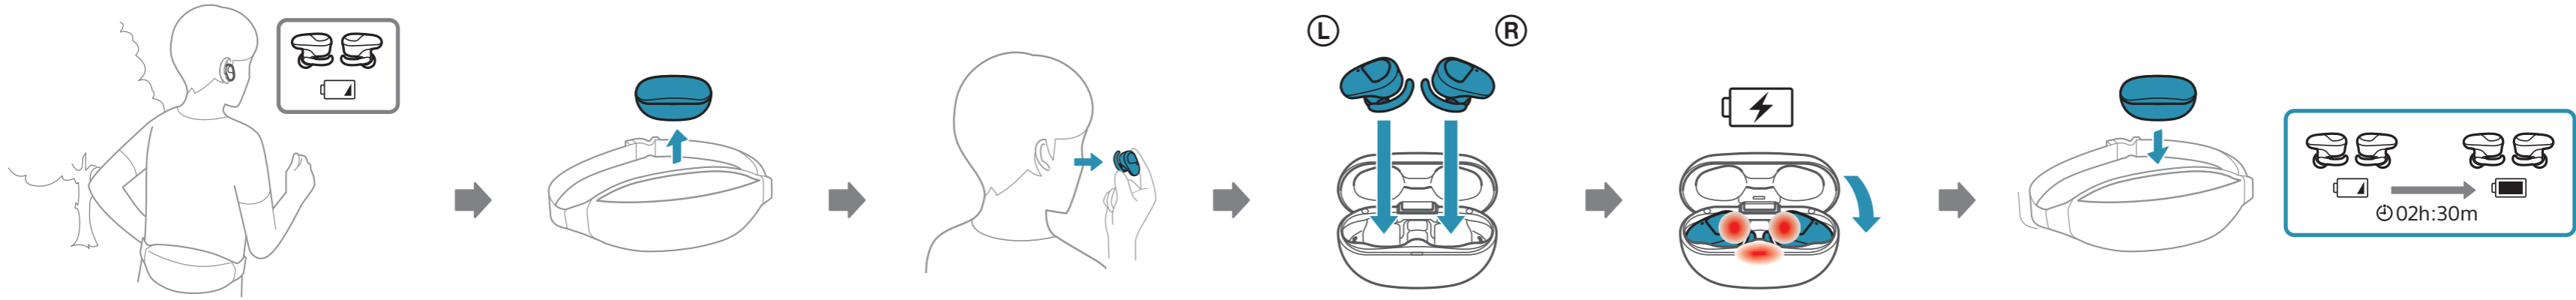

WF-SP800N

©2020 Sony Corporation
Printed in Malaysia
Imprimé en Malaisie
5-013-119-13(1)

1

1. Charge the headset. Connect the USB-C cable to the charging case and plug it into a power source. The headset will charge for approximately 3 hours.

2

2. Pair the headset via Bluetooth. Scan the QR code on the headset with your smartphone. The phone will show "Bluetooth Pairing" and "Bluetooth Connected".

3

3. Power on/off. Press the power button on the headset to turn it on. The headset will show "ON" and start playing music.