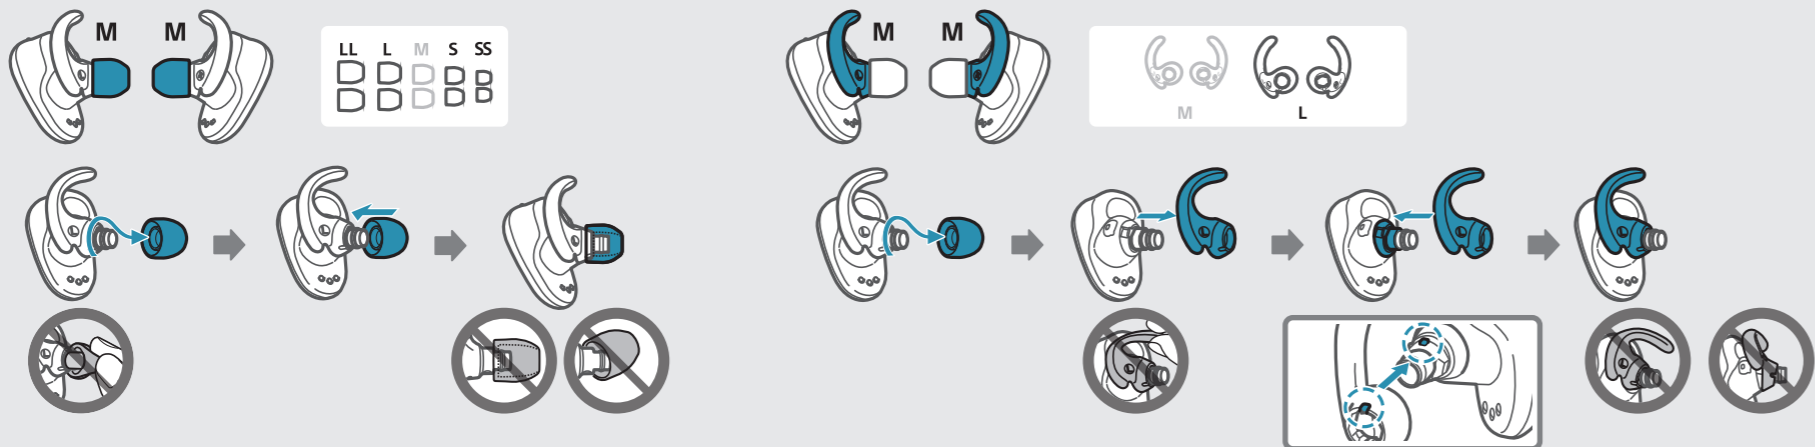

Instructional video
A : Ambient Sound Control
B : Quick Attention Mode

Vidéo de démonstration
A : Commande du son ambient
B : Mode attention rapide

Videotutorial
A : Control de sonido ambiente
B : Modo Atención rápida

視訊教程
A : 環境聲音控制
B : 快速注意模式

교육용 비디오
A : 주변 소리 조절
B : 빠른 주의 모드

الفيديو التدريبي
A : التحكم في الصوت المحيط
B : وضع الانتباه السريع

Anleitungsvideo
A : Umgebungsgeräuschsteuerung
B : Modus für schnelle Aufmerksamkeit

Video didattico
A : Controllo suono ambiente
B : Modalità rapida attenzione

Instructievideo
A : Omgevingsgeluidscontrole
B : Snelle-aandachtsmodus

Video de instrução
A : Controlo do som ambiente
B : Modo de atenção rápida

Instruktionsvideo
A : Omgivende lydstyring
B : Quick Attention-tilstand

Opasvideo
A : Ympäristöäänien hallinta
B : Pikahuomiotila

Instrukjonsvideo
A : Omgivelseslydkontroll
B : Oppmerksomhetsmodus

Instruktionsvideo
A : Kontroll av omgivande ljud
B : Snabb uppmärksamhet-läge

Video instruktazowe
A : Kontrola dźwięków otoczenia
B : Tryb bacznej uwagi

Útmutató videoó
A : Környezõ hang szabályzása
B : Gyors fõlelés üzemmód

Instrukční video
A : Ovládání okolního zvuku
B : Režim rychlé pozornosti

Inštruktážne video
A : Ovládanie okolitého zvuku
B : Režim rýchlej pozornosti

Видеооплик с инструкции
A : Контрол на околния звук
B : Режим за бързо внимание

Instrukciuni video
A : Modul de Atenție ambiental
B : Modul de Atenție rapidă

Videoposnetek z navodili
A : Upravljanje okoliškega zvoka
B : Način hitre pozornosti

Videoupote
A : Kontrola ambijentalnog zvuka
B : Način brze pažnje

Video sa instrukcijama
A : Kontrola zvuka okruženja
B : Režim brzog upozorenja

Βίντεο οδηγιών
A : ρύθμιση ήχου περιβάλλοντος
B : Λειτουργία γρήγορης εστίασης προσοχής