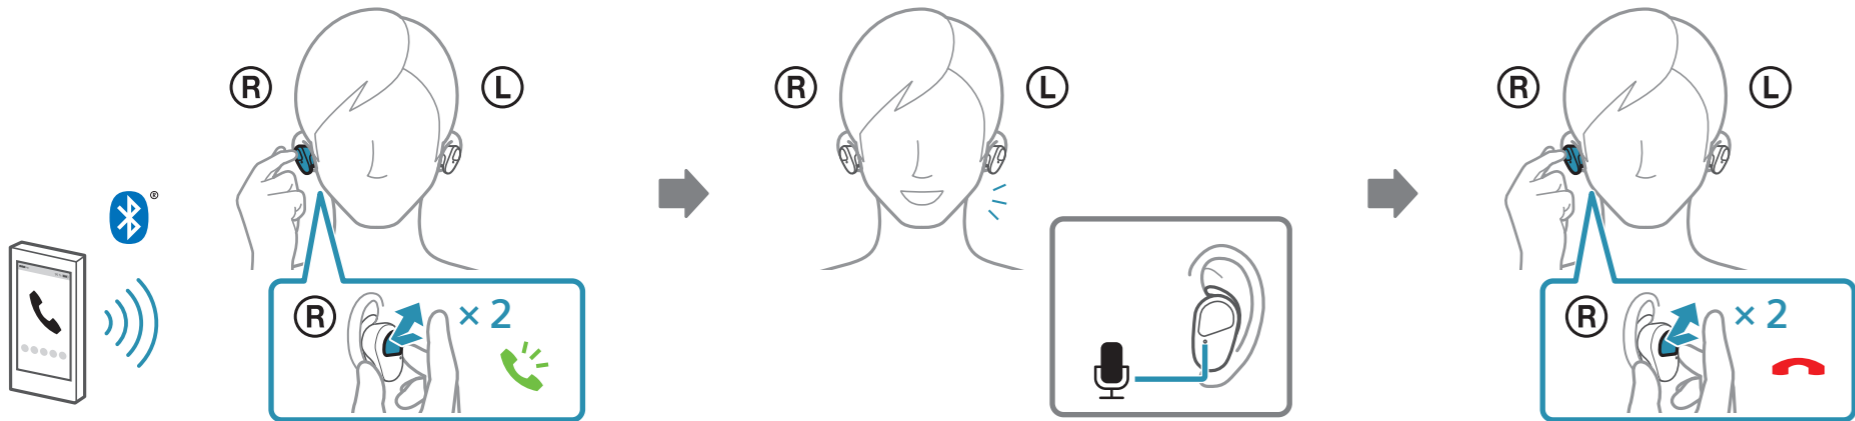

WF-SP800N

©2020 Sony Corporation
Printed in Malaysia
Imprimé en Malaisie
5-013-119-13(1)

1

1. Charge the headset. Connect the USB-C cable to the charging case and plug it into a power source. The headset will charge for approximately 3 hours.

2

2. Pair the headset via Bluetooth. Scan the QR code on the headset with your smartphone. The phone will show "Bluetooth Pairing" and "Bluetooth Connected".

3

3. Power on/off. Press the power button on the headset to turn it on. The headset will show "ON" and start playing music.