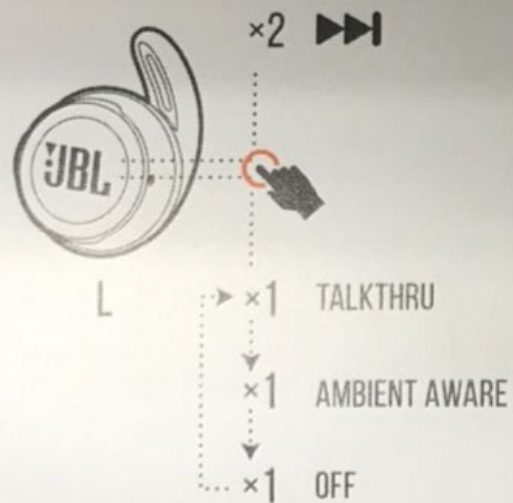

STEP 2

STEP 3

FIRST TIME USE

POWER ON & CONNECT

AUTOMATICALLY ENTERING PAIRING MODE

CHOOSE "JBL REFLECT FLOW" TO CONNECT

PAIRING

AUTOMATIC PAIRING

POWER OFF

MANUAL CONTROLS

POWER ON & CONNECT TO DEVICE

CONNECTING

POWER ON

POWER OFF

BUTTON COMMAND

CHARGING

CHARGE

⌚ 2HR

LED BEHAVIORS