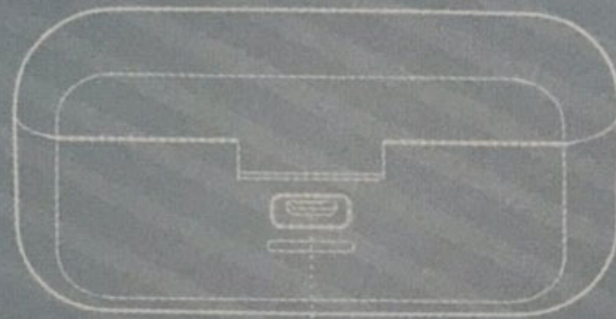

POWER OFF

MANUAL CONTROLS

POWER ON & CONNECT TO DEVICE

CONNECTING

POWER ON

POWER OFF

BUTTON COMMAND

CHARGING

CHARGE

⌚ 2HR

LED BEHAVIORS