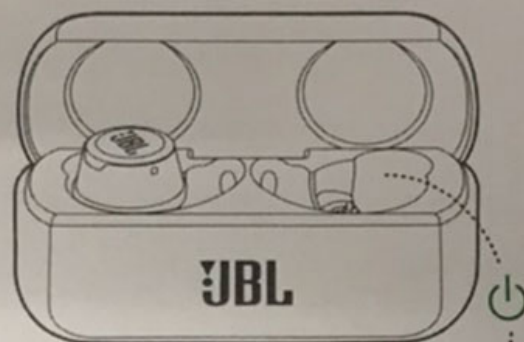

STEP 2

STEP 3

FIRST TIME USE

POWER ON & CONNECT

AUTOMATICALLY ENTERING PAIRING MODE

CHOOSE "JBL REFLECT FLOW" TO CONNECT

PAIRING

AUTOMATIC PAIRING

POWER OFF

MANUAL CONTROLS

POWER ON & CONNECT TO DEVICE

CONNECTING

POWER ON

POWER OFF

BUTTON COMMAND

CHARGING