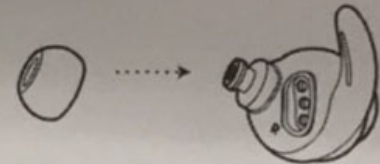

QUICK START GUIDE

REFLECTFLOW

WHAT'S IN THE BOX

HOW TO WEAR

SELECT YOUR SIZE

MIX AND MATCH FOR A PERFECT
FIT AND AUDIO PERFORMANCE

ATTACH EAR TIPS AND ENHANCERS

STEP 1

STEP 2

STEP 3

FIRST TIME USE

POWER ON & CONNECT

AUTOMATICALLY ENTERING PAIRING MODE

CHOOSE "JBL REFLECT FLOW" TO CONNECT

PAIRING

AUTOMATIC PAIRING