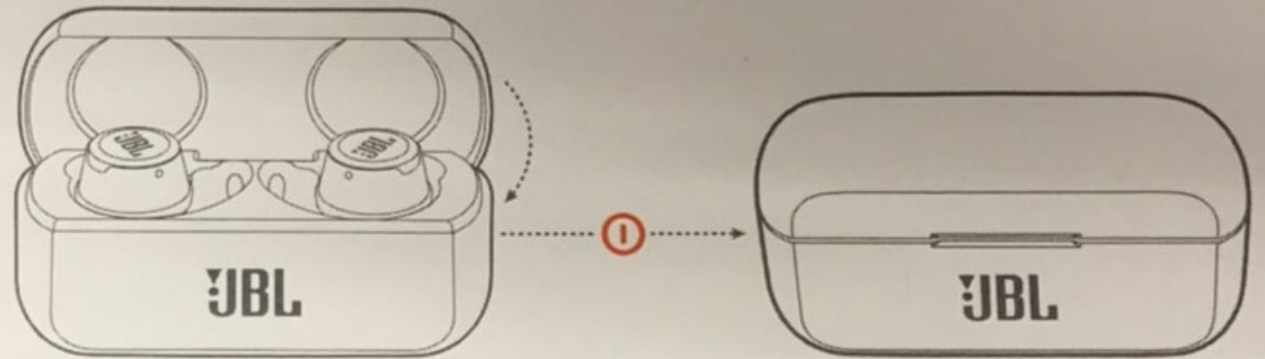

STEP 2

STEP 3

FIRST TIME USE

POWER ON & CONNECT

AUTOMATICALLY ENTERING PAIRING MODE

CHOOSE "JBL REFLECT FLOW" TO CONNECT

PAIRING

AUTOMATIC PAIRING

POWER OFF

MANUAL CONTROLS

POWER ON & CONNECT TO DEVICE

CONNECTING

POWER ON

POWER OFF

BUTTON COMMAND

CHARGING