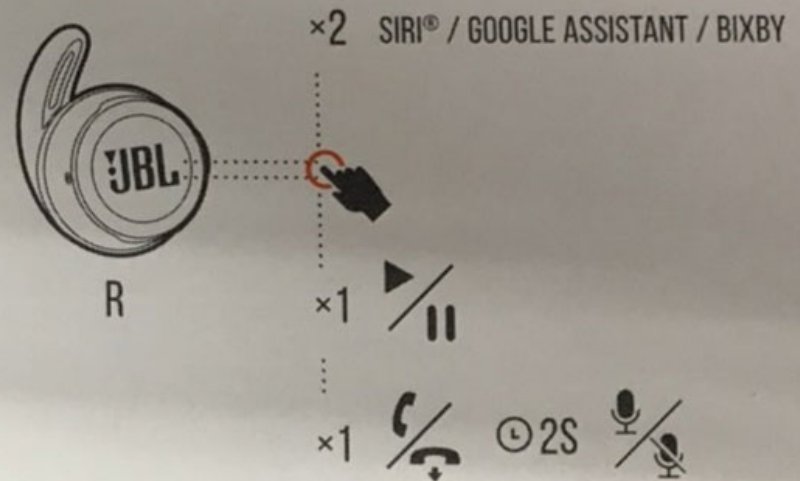

QUICK START GUIDE

REFLECTFLOW

WHAT'S IN THE BOX

HOW TO WEAR

SELECT YOUR SIZE

MIX AND MATCH FOR A PERFECT
FIT AND AUDIO PERFORMANCE

ATTACH EAR TIPS AND ENHANCERS

STEP 1

STEP 2

STEP 3

FIRST TIME USE

POWER ON & CONNECT

AUTOMATICALLY ENTERING PAIRING MODE

CHOOSE "JBL REFLECT FLOW" TO CONNECT

PAIRING

AUTOMATIC PAIRING

POWER OFF

MANUAL CONTROLS

POWER ON & CONNECT TO DEVICE

CONNECTING

POWER ON

POWER OFF

BUTTON COMMAND

CHARGING