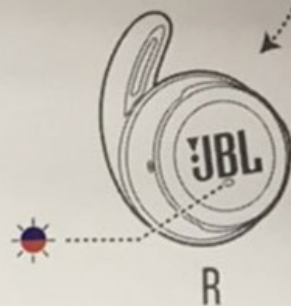

QUICK START GUIDE

REFLECTFLOW

WHAT'S IN THE BOX

HOW TO WEAR

SELECT YOUR SIZE

MIX AND MATCH FOR A PERFECT
FIT AND AUDIO PERFORMANCE

ATTACH EAR TIPS AND ENHANCERS

STEP 1

STEP 2

STEP 3

FIRST TIME USE

POWER ON & CONNECT

AUTOMATICALLY ENTERING PAIRING MODE

CHOOSE "JBL REFLECT FLOW" TO CONNECT

PAIRING

AUTOMATIC PAIRING

POWER OFF

MANUAL CONTROLS

POWER ON & CONNECT TO DEVICE

CONNECTING

POWER ON

POWER OFF

BUTTON COMMAND

CHARGING