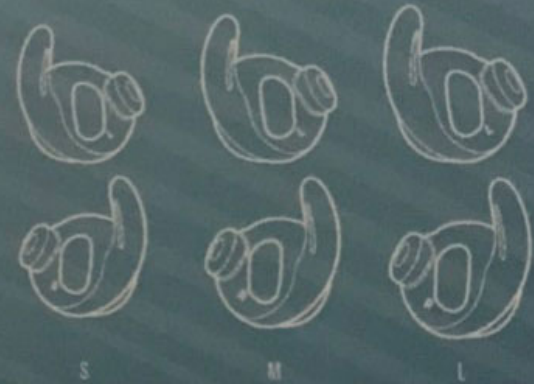

QUICK START GUIDE

REFLECTFLOW

WHAT'S IN THE BOX

HOW TO WEAR

SELECT YOUR SIZE

MIX AND MATCH FOR A PERFECT
FIT AND AUDIO PERFORMANCE

ATTACH EAR TIPS AND ENHANCERS

STEP 1

STEP 2

STEP 3

FIRST TIME USE

POWER ON & CONNECT

AUTOMATICALLY ENTERING PAIRING MODE

CHOOSE "JBL REFLECT FLOW" TO CONNECT

PAIRING

AUTOMATIC PAIRING