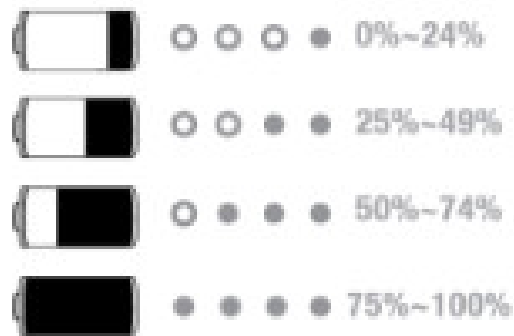

How to USE

*Compatible with wireless charging standard

For fast charge (via cable): connect only one device to power bank to activate fast charge, do not press the power button
For wireless: press the power button once to activate wireless charging, fast charge (via cable) will switch to normal charging mode. After 2 mins of idle, wireless charging will shut off, fast charge will then resume

Please do not charge more than 2 devices at once (wireless charger is included)

Green light indicates wireless charging is activated

Blinking light indicates recharging.
Solid light indicates fully charged.